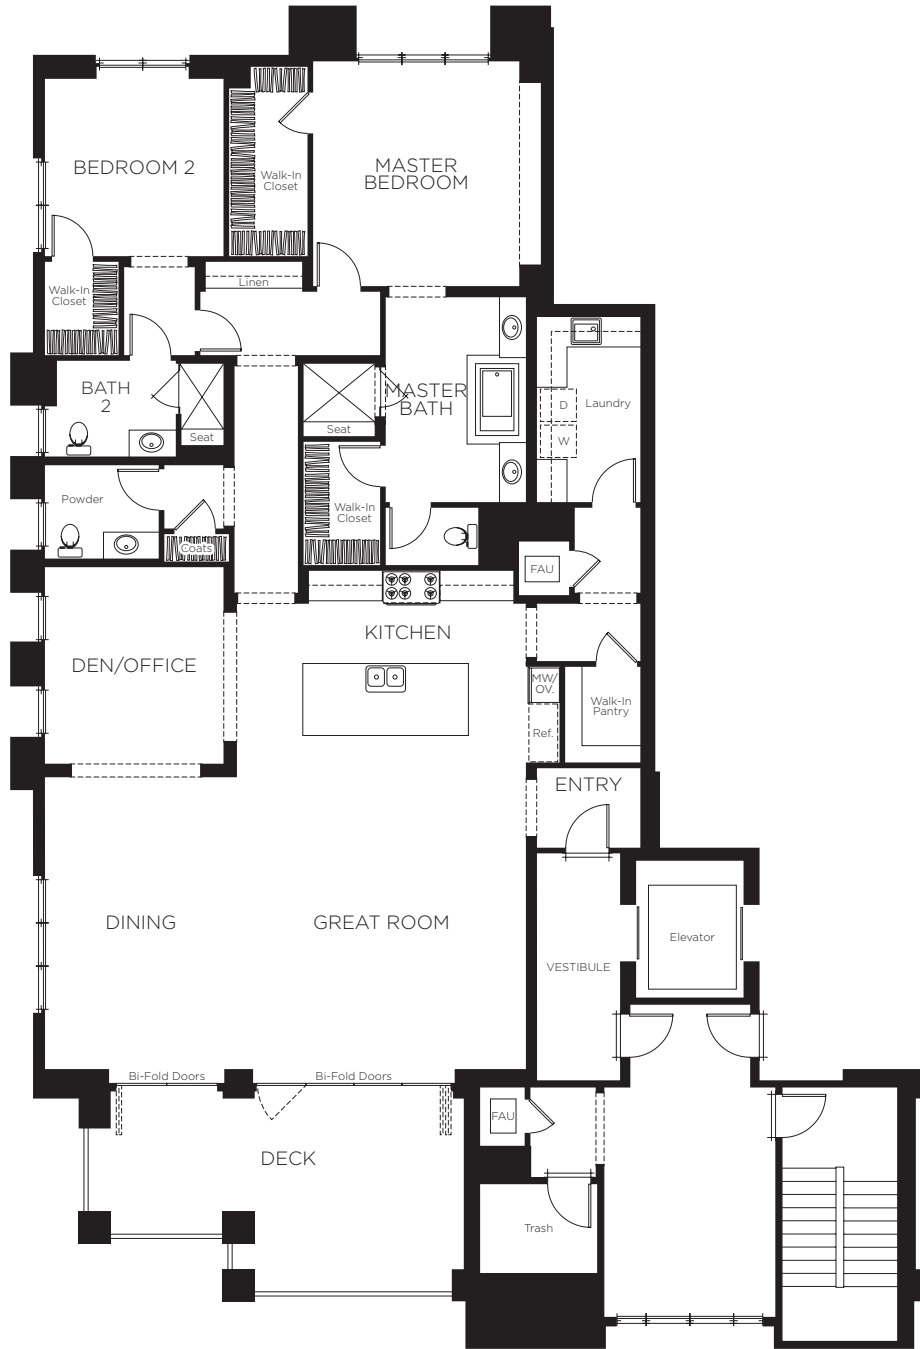

ICON

Silverleaf

Plan IA
 2,746 - 2,757 Square Feet
 2 Bedrooms, 2.5 Baths

ICON

Silver|leaf

Plan IB
 2,719 - 2,722 Square Feet
 2 Bedrooms, 2.5 Baths

ICON

Silver|leaf

Plan IXA
 2,760 Square Feet
 2 Bedrooms, 2.5 Baths

ICON

Silverleaf

Plan IXB
 2,721 Square Feet
 2 Bedrooms, 2.5 Baths

Plan 2A
 3,170 - 3,173 Square Feet
 3 Bedrooms, 3.5 Baths

Plan 2B
 3,166 - 3,169 Square Feet
 3 Bedrooms, 3.5 Baths

Plan 2XA
 3,174 Square Feet
 3 Bedrooms, 3.5 Baths

Plan 2XB
 3,170 Square Feet
 3 Bedrooms, 3.5 Baths