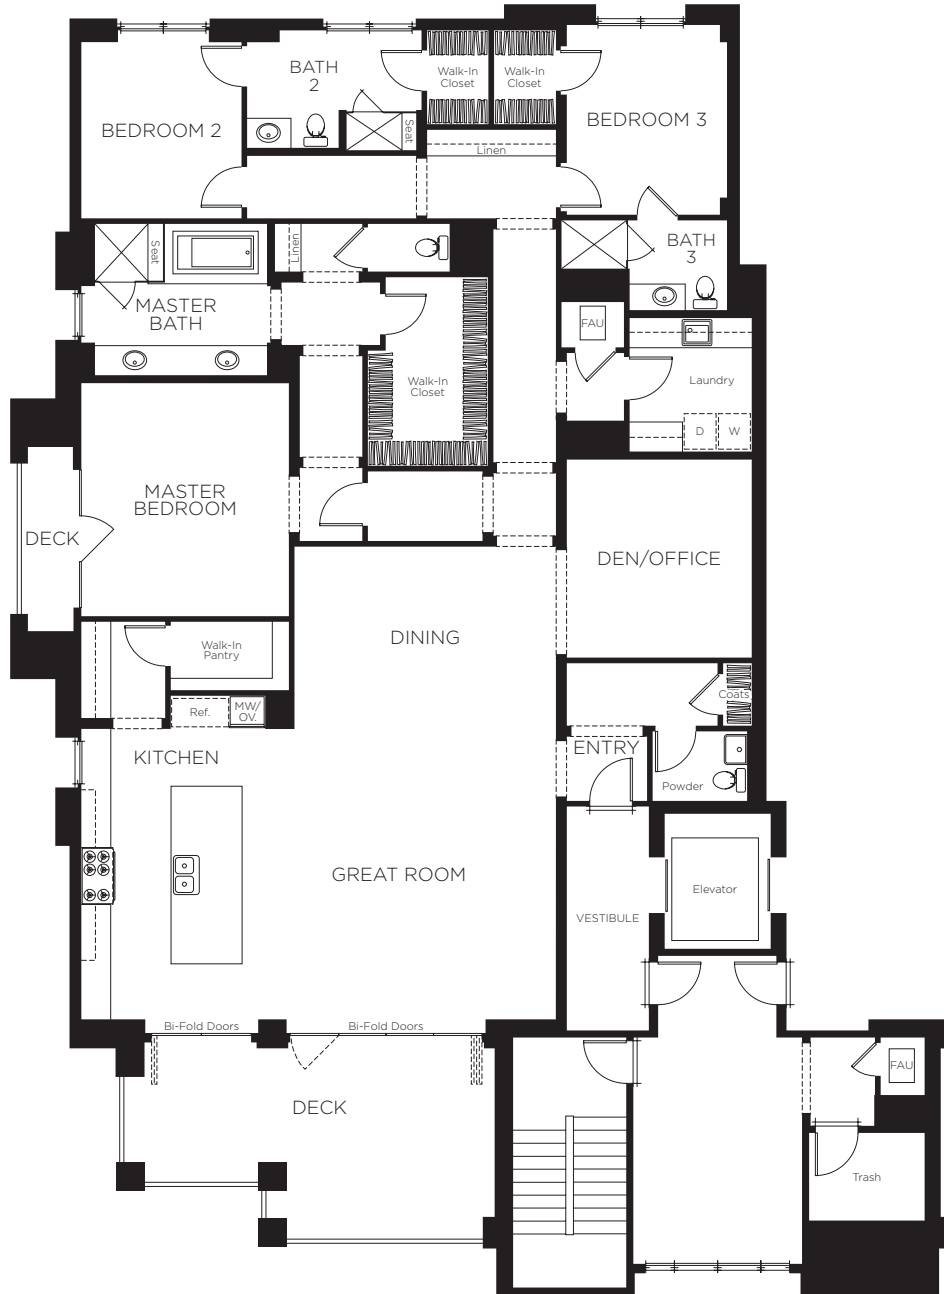

ICON

Silverleaf

Plan IA
 2,746 - 2,757 Square Feet
 2 Bedrooms, 2.5 Baths

ICON

Silver|leaf

Plan IB
 2,719 - 2,722 Square Feet
 2 Bedrooms, 2.5 Baths

ICON

Silver|leaf

Plan IXA
 2,760 Square Feet
 2 Bedrooms, 2.5 Baths

ICON

Silverleaf

Plan IXB
 2,721 Square Feet
 2 Bedrooms, 2.5 Baths

Plan 2A
 3,170 - 3,173 Square Feet
 3 Bedrooms, 3.5 Baths

Plan 2B
 3,166 - 3,169 Square Feet
 3 Bedrooms, 3.5 Baths

Plan 2XA
 3,174 Square Feet
 3 Bedrooms, 3.5 Baths

Plan 2XB
 3,170 Square Feet
 3 Bedrooms, 3.5 Baths