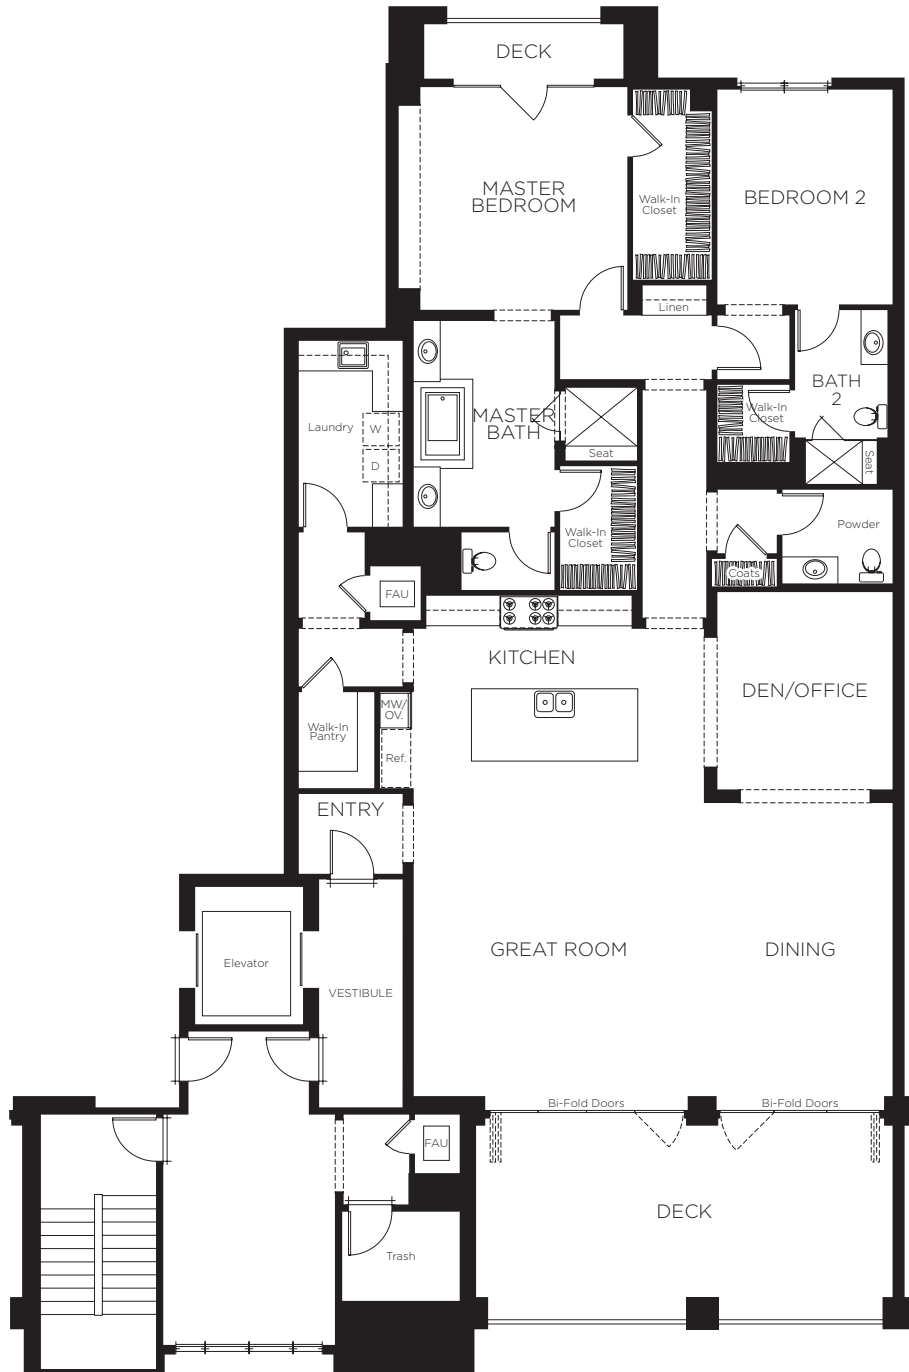

ICON

Silverleaf

Plan IA
 2,746 - 2,757 Square Feet
 2 Bedrooms, 2.5 Baths

ICON

Silver|leaf

Plan IB
 2,719 - 2,722 Square Feet
 2 Bedrooms, 2.5 Baths

ICON

Silver|leaf

Plan IXA
 2,760 Square Feet
 2 Bedrooms, 2.5 Baths

ICON

Silverleaf

Plan IXB
 2,721 Square Feet
 2 Bedrooms, 2.5 Baths

Plan 2A
 3,170 - 3,173 Square Feet
 3 Bedrooms, 3.5 Baths

Plan 2B
 3,166 - 3,169 Square Feet
 3 Bedrooms, 3.5 Baths

Plan 2XA
 3,174 Square Feet
 3 Bedrooms, 3.5 Baths

Plan 2XB
 3,170 Square Feet
 3 Bedrooms, 3.5 Baths